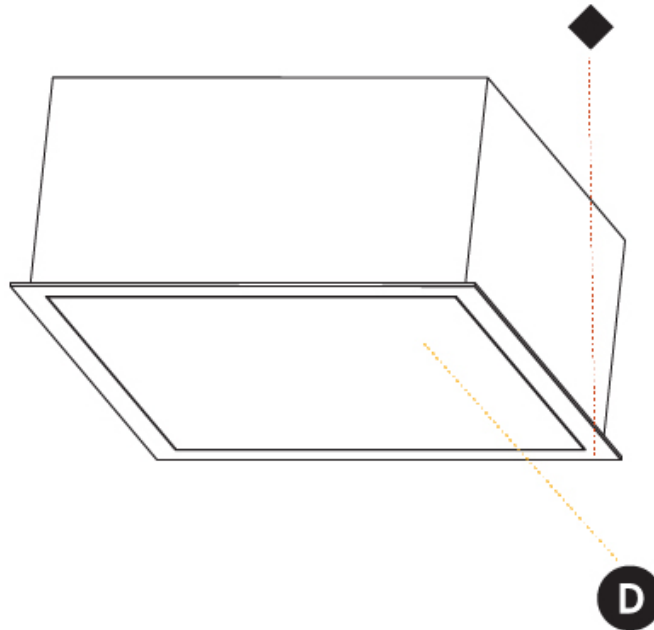

A37130-

PROJECT	_____
TYPE	_____
SPECIFIER	_____
QUANTITY	_____
DATE	_____

A