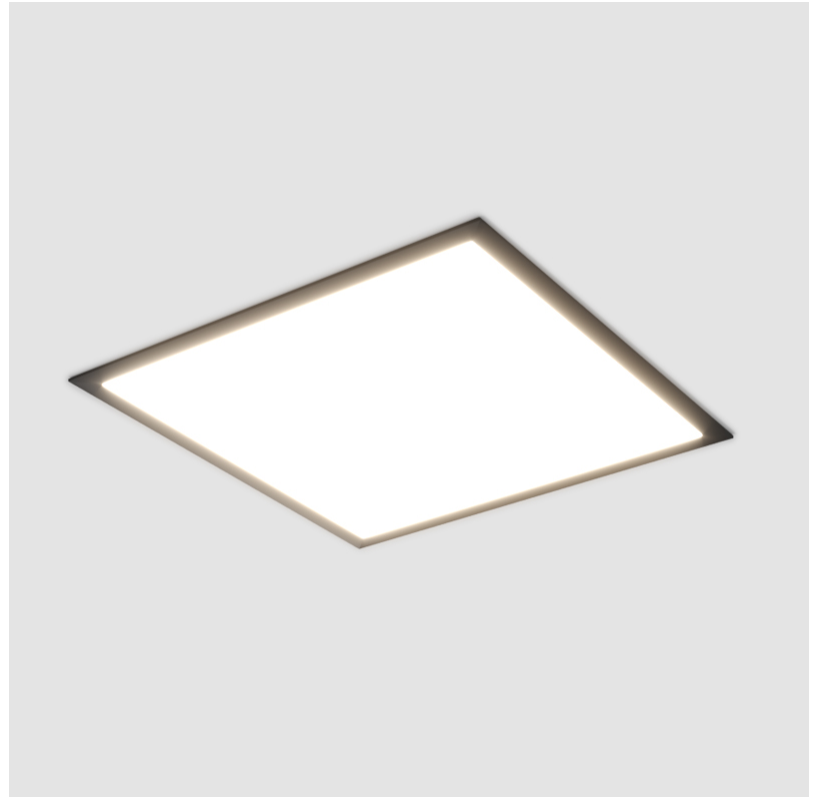

GENERAL

Series: Pi2
Subseries: Pi2 Standard
Brand: Prolicht
Division: Architectural
Mounting Type: Recessed
Mounting Location: Ceiling
Subcategory: Ambient

PHYSICAL

Shape: Square
Length (mm): 410
Length (in): 16 1/8"
Width (mm): 410
Width (in): 16 1/8"
Height (mm): 150
Height (in): 5 7/8"
Ceiling Thickness (mm): 10 / 12.5 / 15 / 25 / 30
Ceiling Thickness (in): 3/8 or 1/2 or 9/16 or 1 or 1 3/16
Min. Recessing Depth (mm): 160
Min. Recessing Depth (in): 6 5/16"
Light Distribution: Direct
Diffuser: PMMA - Opal or Micro-Prism
Fixture Finish: SSR / BKV / CWI / CRY / HAB / UFT / ITA / RUA / FTG / MYG / LOD / PUS / FRO / FUP / KIA / POP / BLS / SPG / MEY / GOH / GUM / CHC / COM / ABZ / JAG / OBR / MOS / ROR
Fixture Material: Aluminum

ELECTRICAL

Lamp Type: LED (Zhaga Standard)
Input Wattage (W): 12.4
Total Output Wattage (W): 10.8
Dimming: Tri-Mode (Non-Dimming and Phase Dimming (120Vac only) and 0-10V Dimming)
Driver Included: Yes
Driver Location: Integrated
Driver Type: Constant Current - Universal
Driver Class: Class 2
Input Voltage (V): 120 - 277
Constant Current (MA): 350

LED

Color Temperature (°K): 3000 / 3500 / 4000
Max. Delivered Lumen (lm): 1140 / 1156 / 1180
CRI: >80 CRI
Efficiency (%): 0.65
Lamp Life (hrs): 50000

OPTICAL

RATINGS AND CERTIFICATIONS

Certified By: Certified for North American Standards
IP rating: IP20